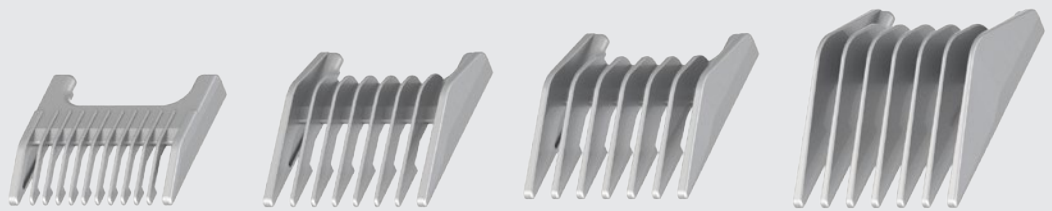

Blade Pro Saç Kesme Makineleri

Blade Pro Hair Clippers

Prizma+ Kettle
EE321.C1

Prizma+ Kettle
EE321.P1

ETAP

PROFESSIONAL QUALITY

BLADE PRO C1

Code: EE321.C1

5 Cutting Length

Universal Voltage
100-240V

46 mm
BLADE dimension

Cordless
Rechargeable

4 Attachment
COMBS

Li-Ion
BATTERY

High Carbon
JAPANESE Steel

High Torque
D.C. MOTOR

High Carbon Japanese Steel
BLADE

High Torque
D.C. MOTOR

BLADE PRO C1

Professional Hair Cutting Set

176 mm

ETAP

PROFESSIONAL QUALITY

BLADE PRO P1

Code: EE321.P1

5 Cutting Length

Universal Voltage
100-240V

46 mm
BLADE dimension

Cord

4 Attachement
COMBS

High Carbon
JAPANESE Steel

High Torque
D.C. MOTOR